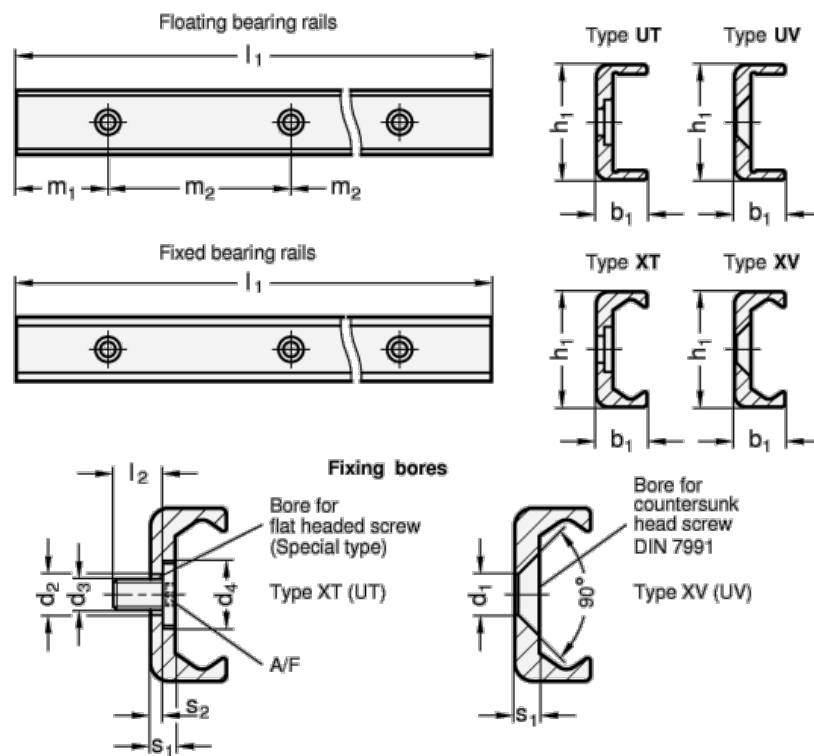

Article number: 2024221856040XV

Description: E+G Compact Profile GN 2422-18-560-40

Measures

A/F =	L2	=
b1 = 8.3	m1	= 40
d1 = 4.5	m2	= 80
d2 =	s1	= 2.8
d3 =	s2	=
d4 =	Weight in (g)	= 308
h1 = 18		
L1 = 560		